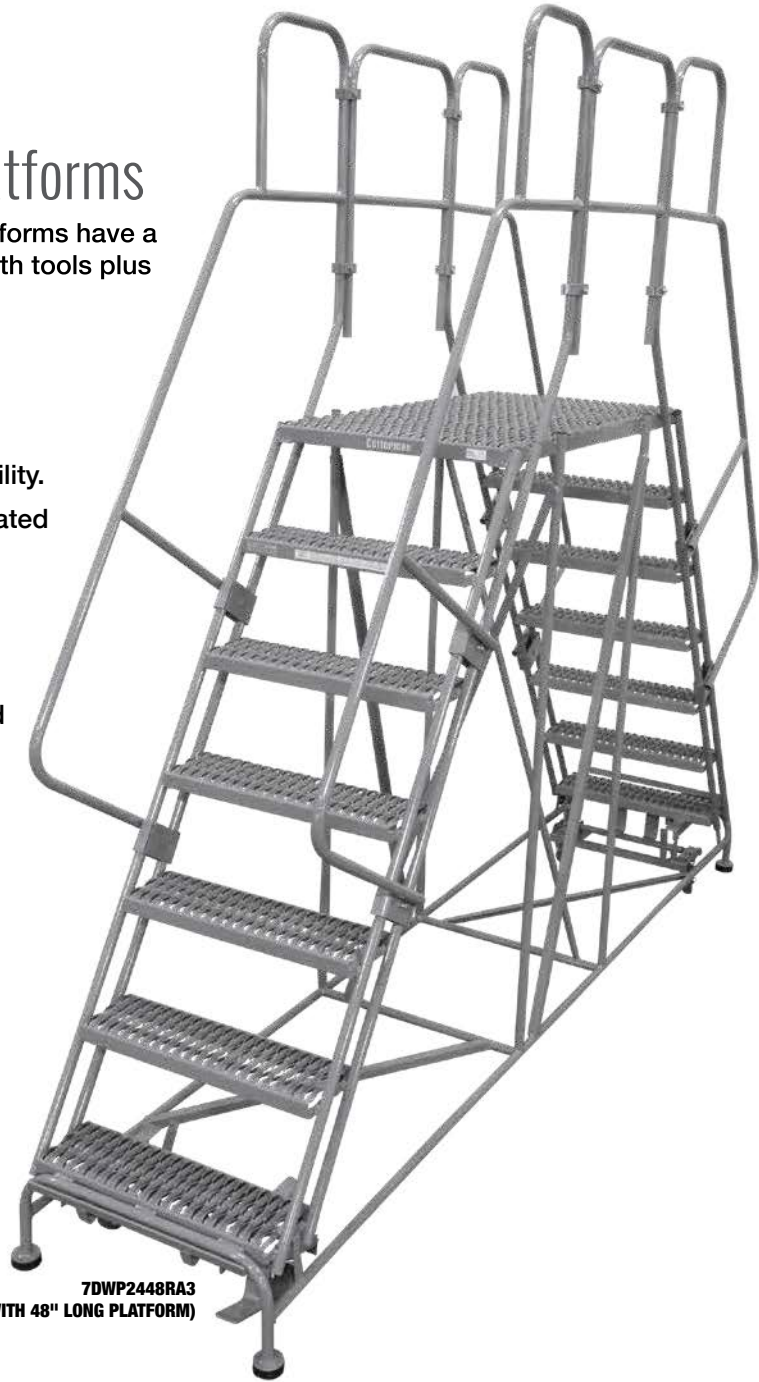

dual access  
**WORK  
PLATFORMS**

**6DWP3648RA3  
(WITH 48" LONG PLATFORM)**

# SERIES "DWP"

## Heavy Duty, Dual Access Work Platforms

THE COTTERMAN® SERIES DWP Dual Access Work Platforms have a higher load capacity and larger platform for two people with tools plus stairs at each end of the platform.

- 800 lb. load rating.
- 59° climb angle.
- Rests on four 2½" diameter rubber pads.
- Cotterman® SafeLock is provided on both ends for mobility.
- Steps and platforms are constructed of heavy duty serrated tread.
- Gray powder coat finish is standard.
- 36" high handrails with midrail ship knocked-down for field assembly.
- Dual Access Work Platforms meet applicable OSHA and ANSI standards.
- Cal-OSHA models also available.